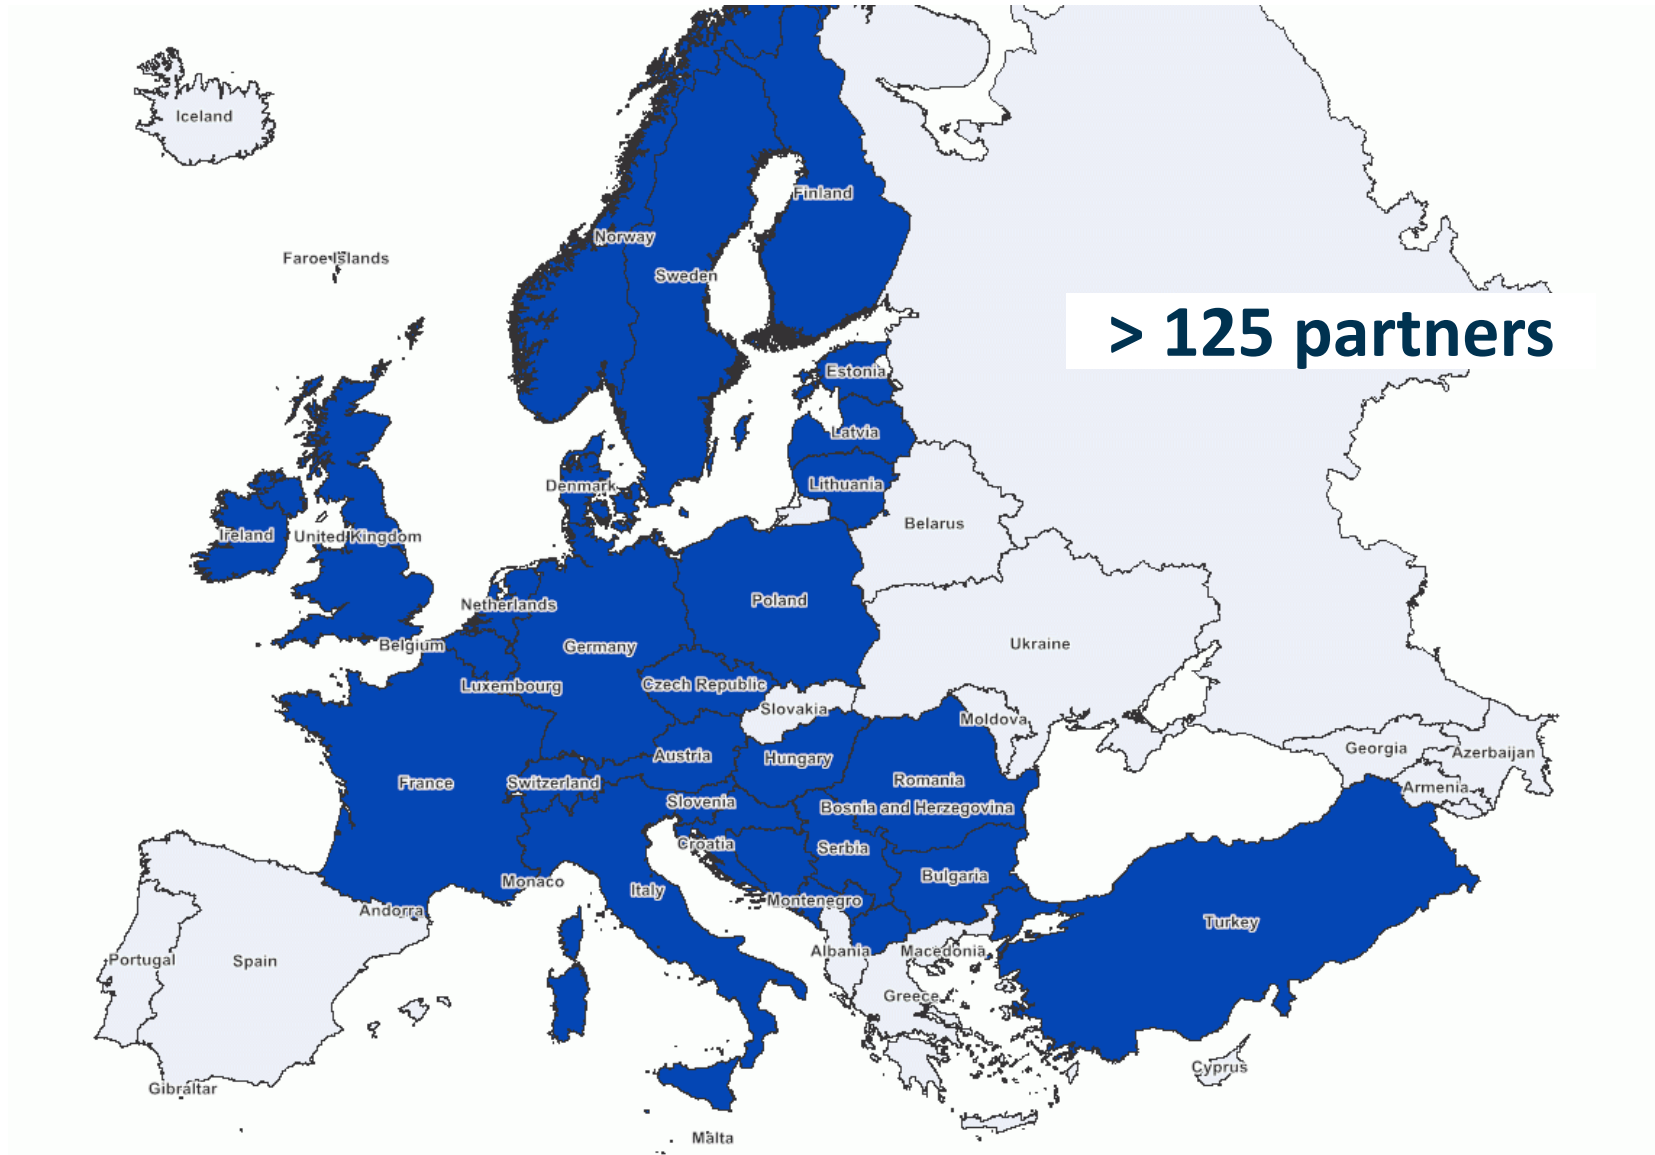

We in Europe. For you.

the CargoFamily

- One of the leading cargo enterprise networks.
- Provider of pan-European logistics solutions.
- More than 125 medium-sized cargo enterprises.
- State-of-the-art IT.
- Variety of regional services bundled into an overall supply chain offer.

Certifications in the VTL cargo system.

ISO 9001, ISO 14001 and ISO 14064

- The quality management of VTL is certified according to ISO 9001, the environmental management according to ISO 14001.

We in Europe. For you.

VTL

Partners

Services

Capacity

Facts

Vernetzte-Transport-Logistik GmbH

www.vtl.de

The CargoFamily. In Europe. For you.

The CargoFamily. In Europe. For you.

Products & services

- Overnight service:
until 9 h / 10 h / 12 h
- FIX time service:
until 10 h / 12 h
- Economic
- VTL private

Products & services

- Cash on delivery service
- Procurement logistics
- Transport of ADR goods
- Tracking & tracing
- Central billing
- Consulting