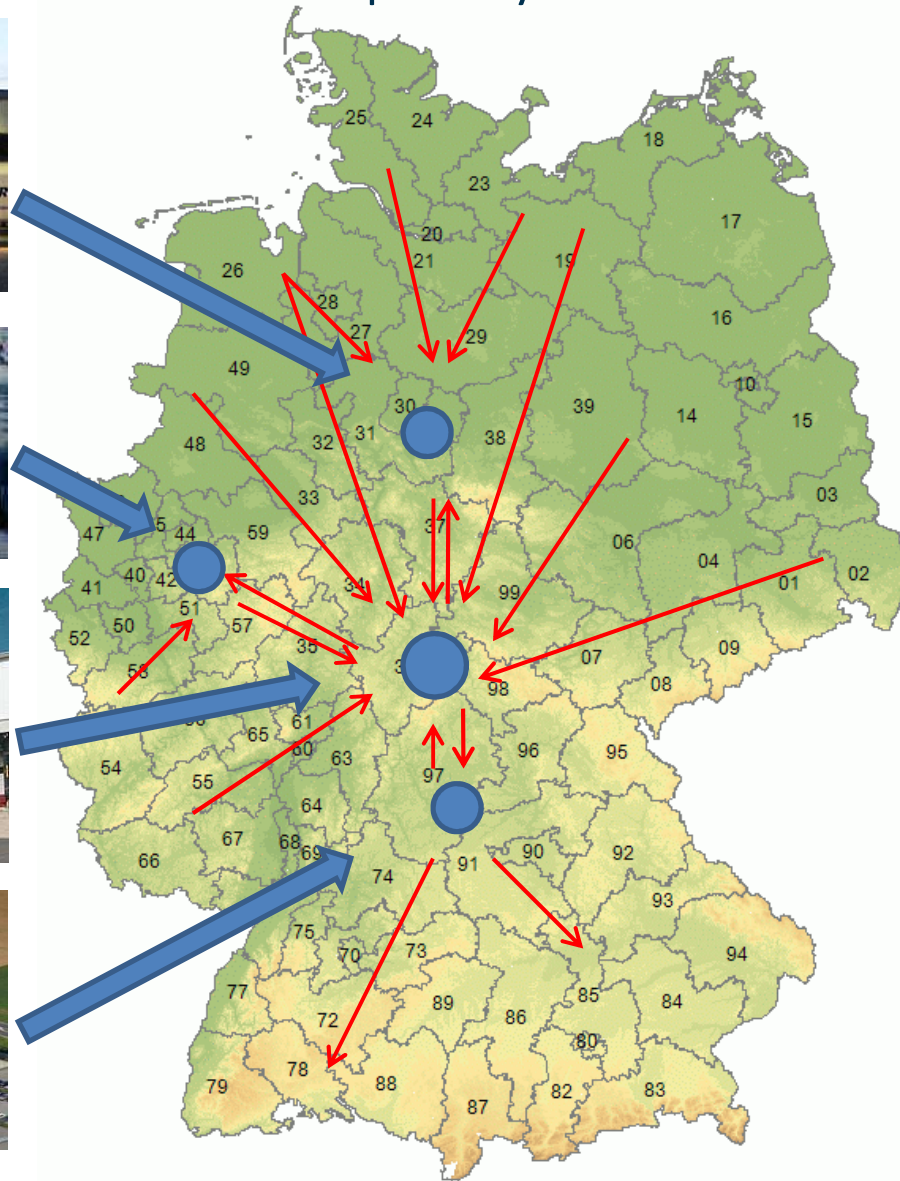

Oskar-Patzelt-Stiftung

The CargoFamily. In Europe. For you.

VTL network, total (nat. + internat.)

- Employees: > **13.000**
- Turnover all depots: **2,1 Mrd. €**
- Storage space: **1.335.000 m²**
- Place of transshipment: **363.000 m²**
- Trucks: > **5.000**
- Consignments p.a.: > **13 Mio.**
- Tonnage p.a.: > **19 Mio. t**

We in Europe. For you.

Hub-and-Spoke-System

The CargoFamily. In Europe. For you.

France:

FR – 59473 Seclin, MAZET International

Italy:

IT – 20900 Monza, Arco Spedizioni

Netherlands: