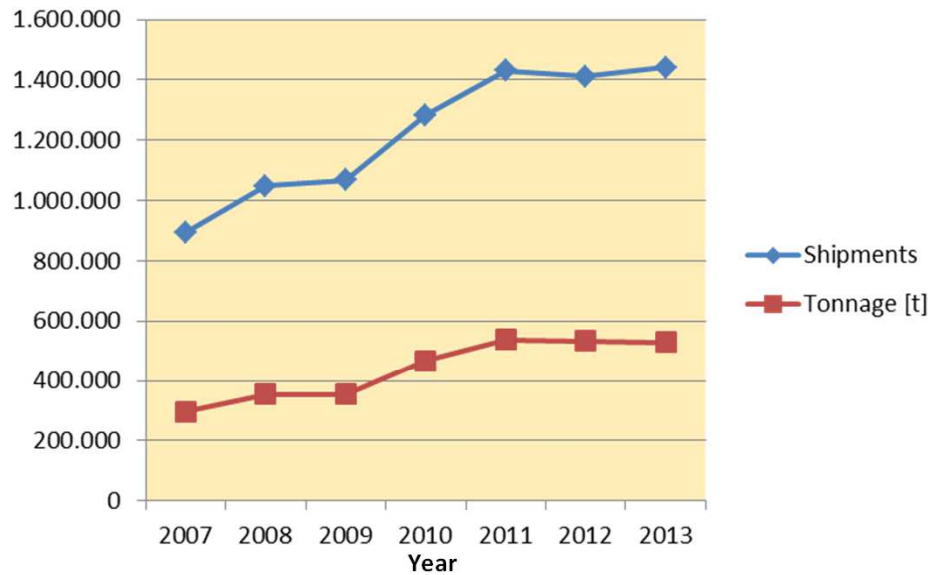

The CargoFamily. In Europe. For you.