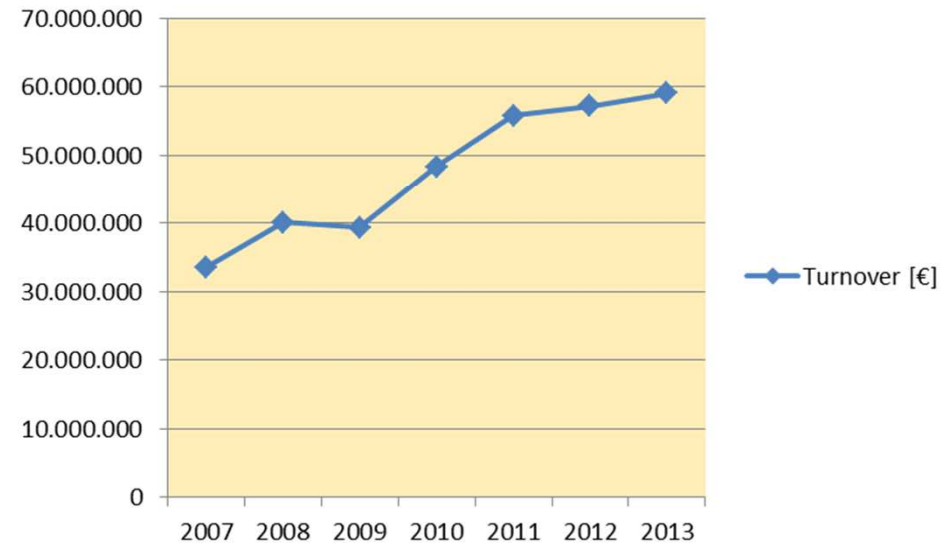

The CargoFamily. In Europe. For you.