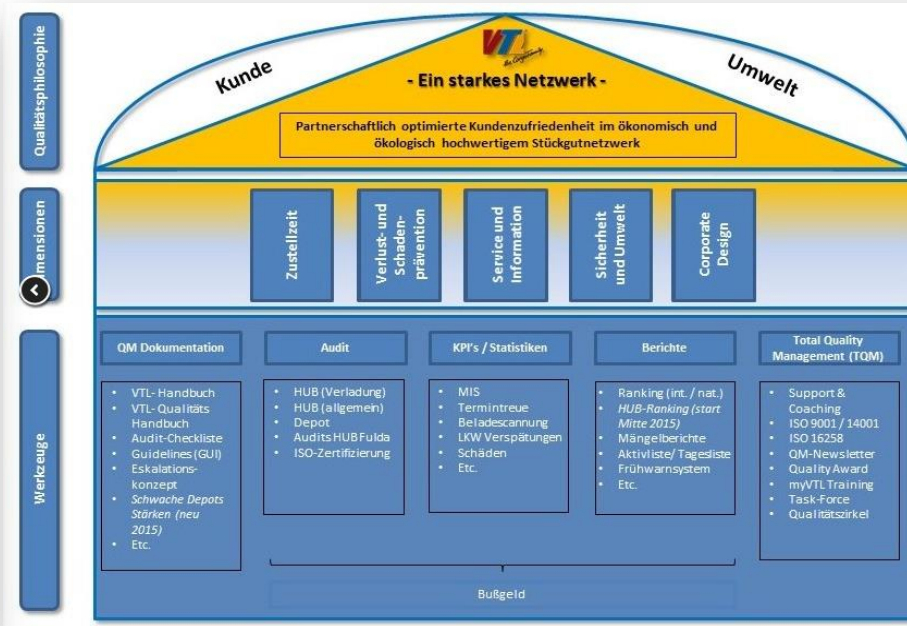

# Products & services

- Overnight services
- Fix-time services
- Economic
- Time window delivery
- VTL private
- C.O.D. service
- Procurement logistics
- Transport of GGVS-/ADR-cargo
- Tracking & Tracing
- Central billing
- Consulting

Further information:

<https://www.vtl.de/en/about-us/services/>

# Quality in the VTL Network

Qualitätsmanagement  
Umweltmanagement  
ISO 9001  
ISO 14001  
www.dekra-siegel.de

Quality Management is certified according to ISO 9001:2015

Environmental Management is certified according to ISO 14001:2015