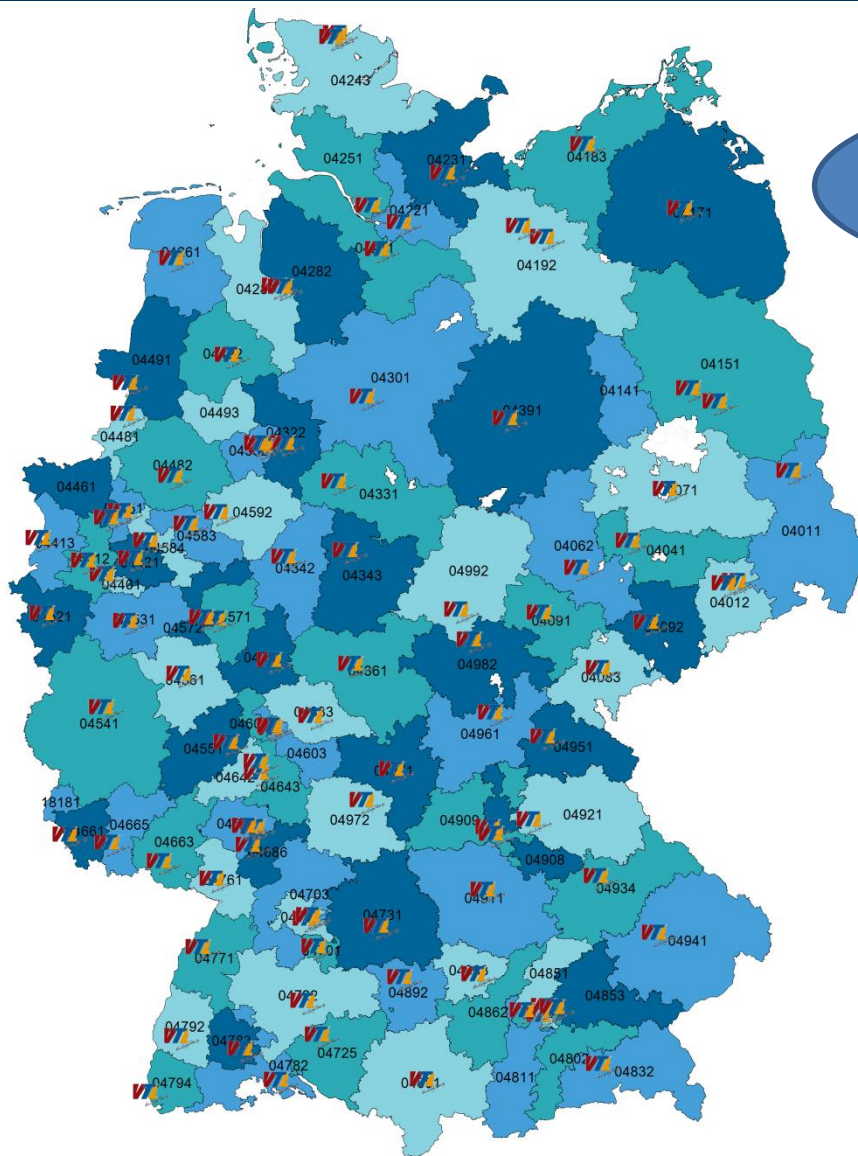

VTL partner national

Over 90 times
in Germany