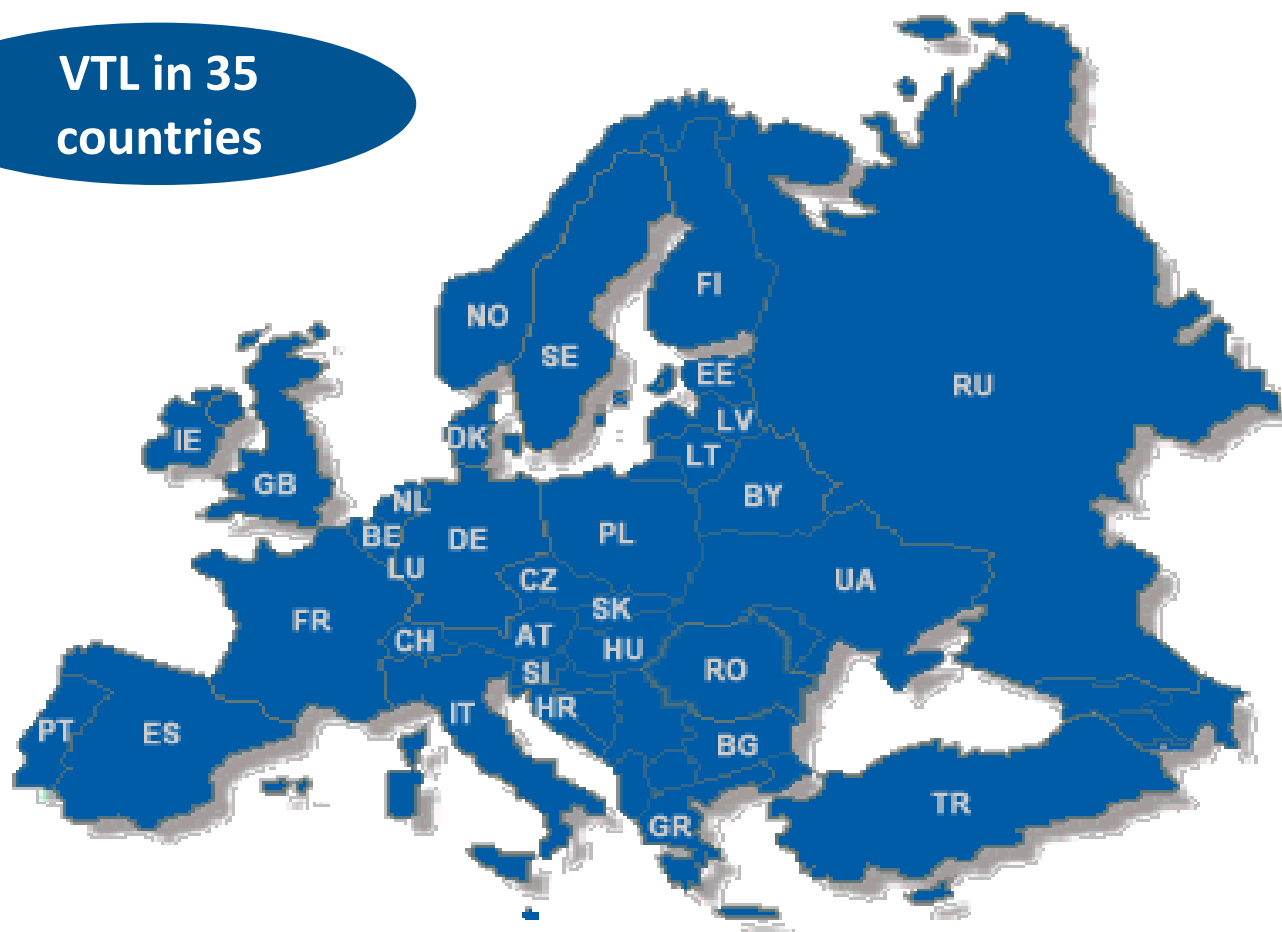

# The CargoFamily

- Year of foundation: 1998
- One of the leading cargo enterprise networks
- Provider of pan-European logistics solutions
- Variety of regional services
- Overall supply chain offer
- More than 130 medium-sized cargo enterprises
- Headquarter in Fulda
- Hub & Spoke System
- > 140 employees
- State-of-the-art IT

# The CargoFamily (international)

VTL in 35  
countries